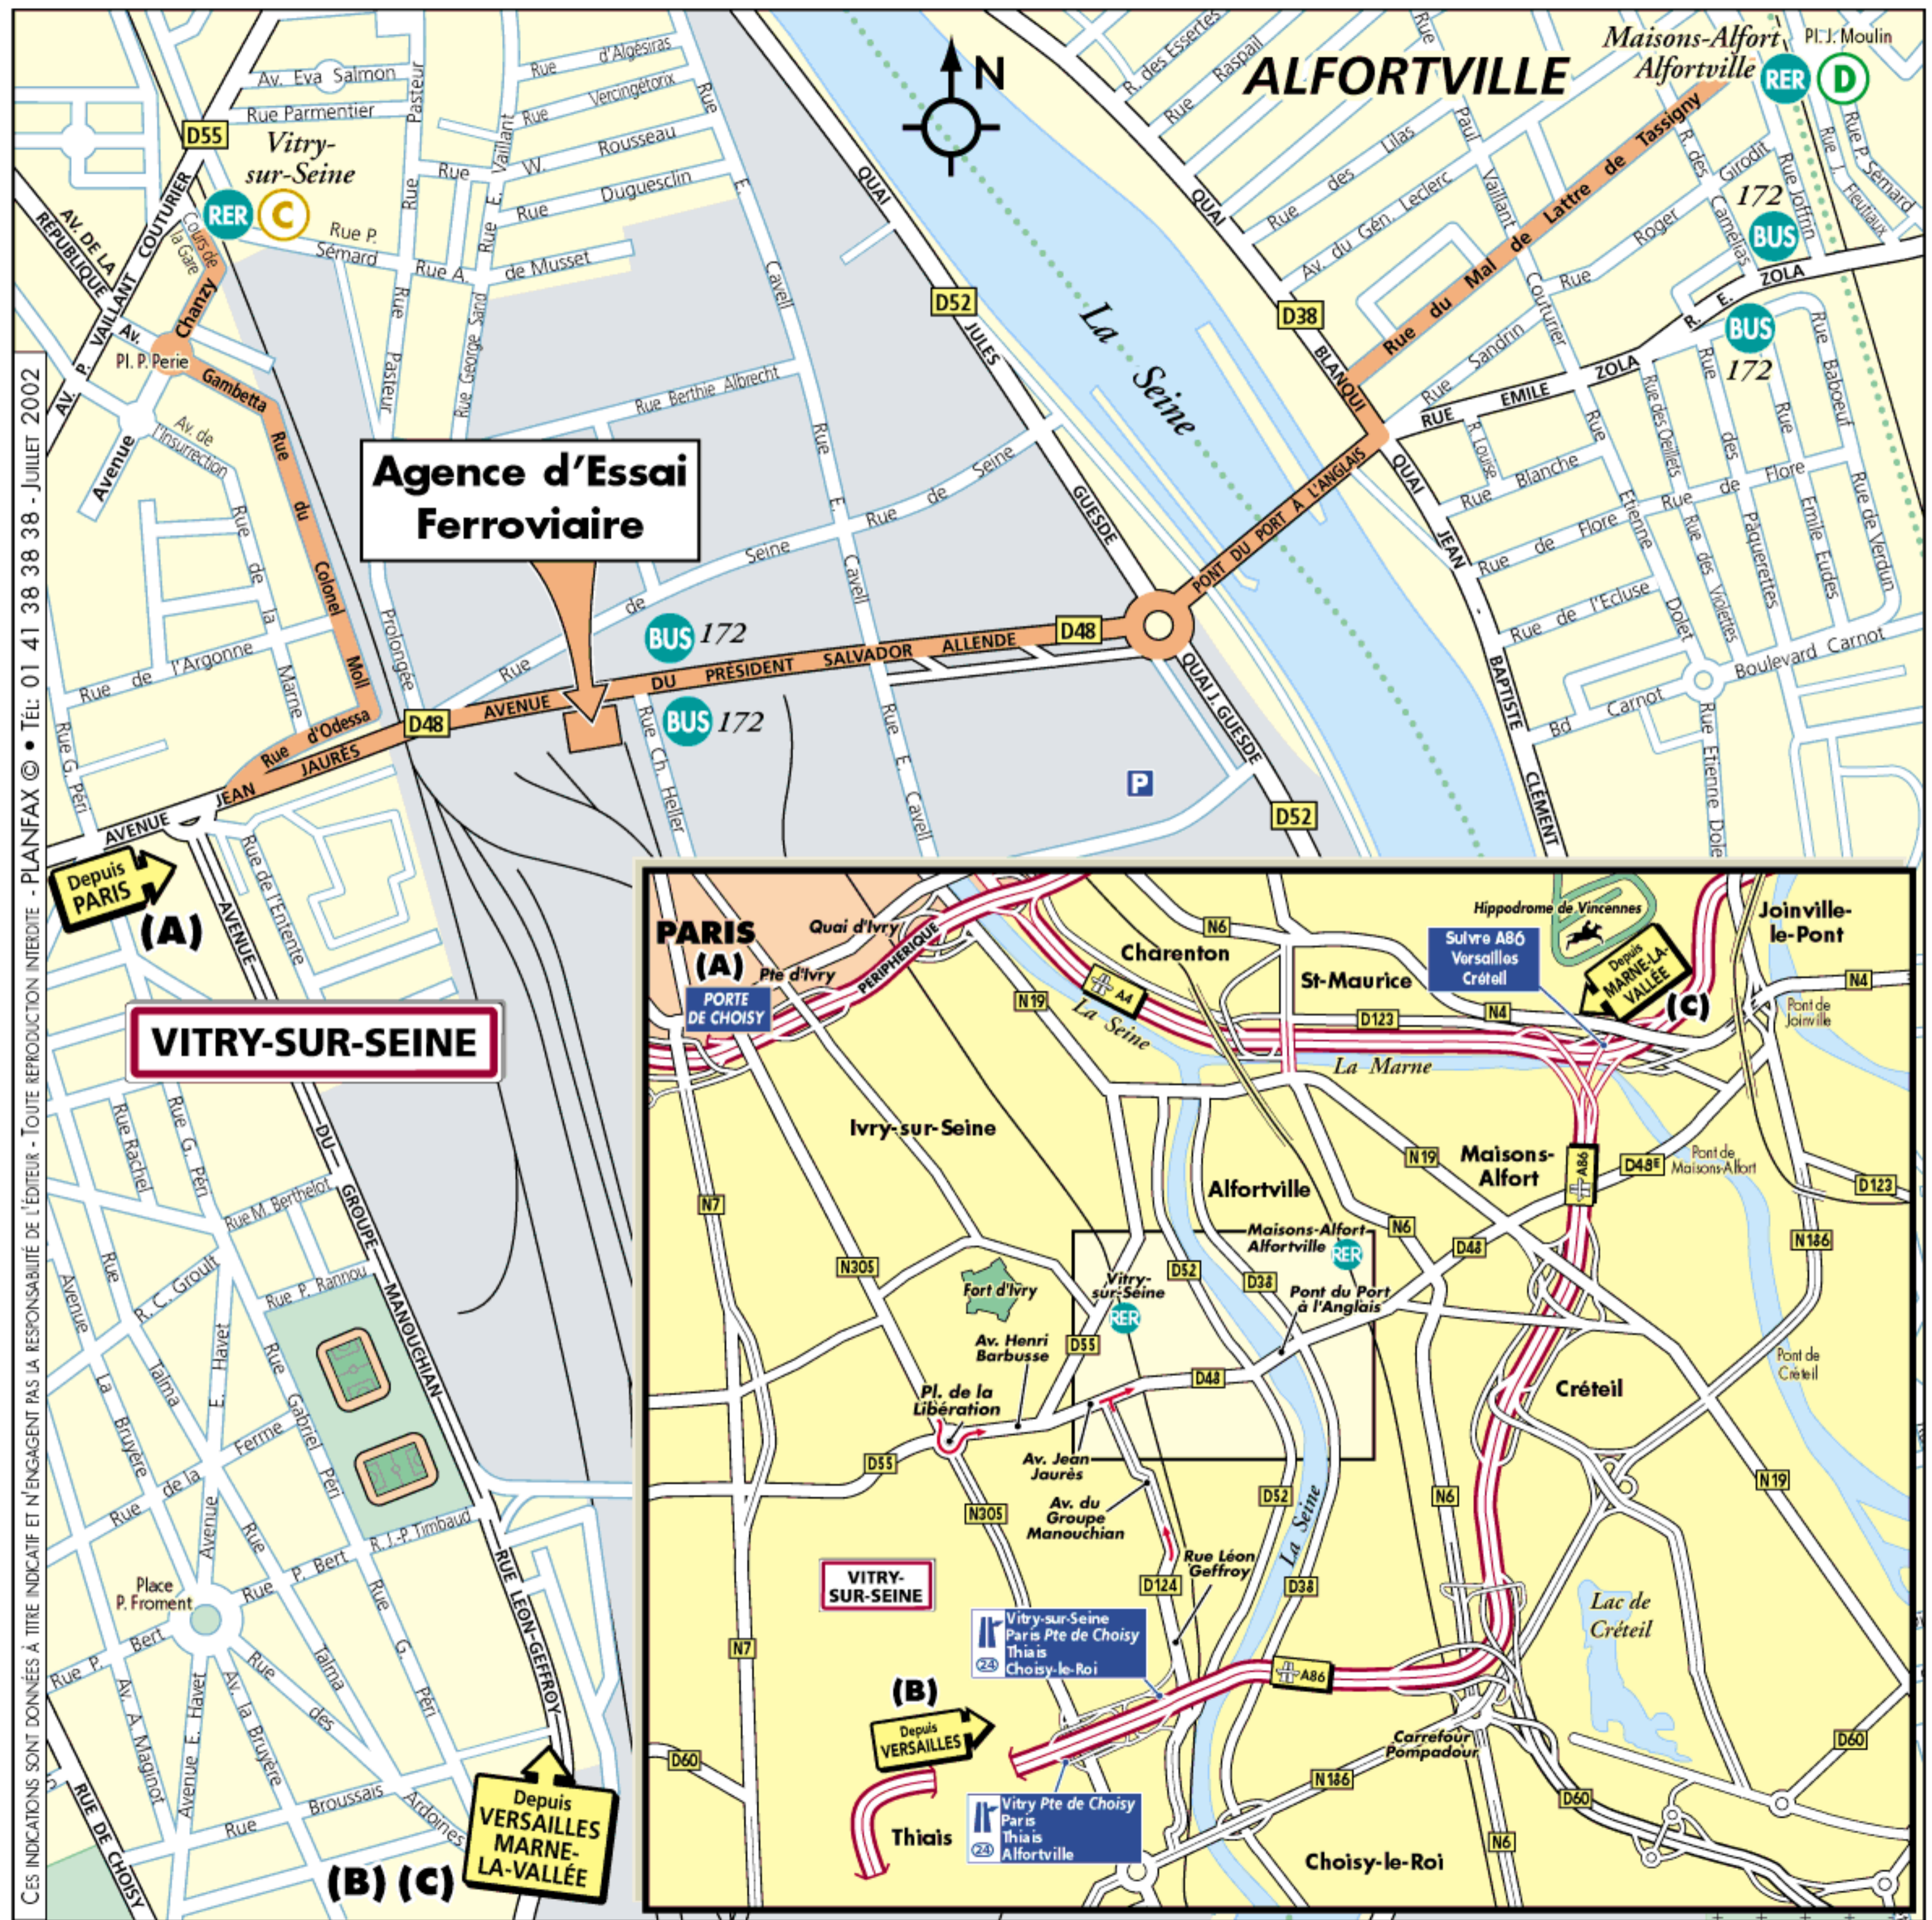

- **From PARIS : (A)**  
 Join PORTE DE CHOISY. Follow N305 direction IVRY-SUR-SEINE, then direction VITRY-SUR-SEINE. At "Place de la Libération", turn left AV. HENRI BARBUSSE (D55a). Cross railway tracks.
- **From VERSAILLES : (B)**  
 Join A86 direction CRÉTEIL, take exit 24 VITRY PORTE DE CHOISY/PARIS/THIAIS/ALFORTVILLE. Then follow D124/VITRY-SUR-SEINE, cross under A86, you will arrive RUE GEFFROY then AV. DU GROUPE MANOUCHEAN.
- **From MARNE-LA-VALLÉE : (C)**  
 Join A4 direction PARIS. Then follow A86 direction VERSAILLES/CRÉTEIL. Take exit 24 VITRY-SUR-SEINE/PARIS PORTE DE CHOISY/THIAIS/CHOISY-LE-ROI and follow D124/VITRY-SUR-SEINE. First cross under A86 on your left and then another time on your left, you will arrive RUE GEFFROY then AV. DU GROUPE MANOUCHEAN.
- **Public transport :**  
**RER** line C (from Austerlitz station): station "VITRY-SUR-SEINE", then about 15 mn on foot.  
**RER** line D (from Lyon station): station "MAISONS-ALFORT/ALFORTVILLE", then bus 172 (about 20 mn) direction l'Hay-les-Roses station "CHARLES HELLER".