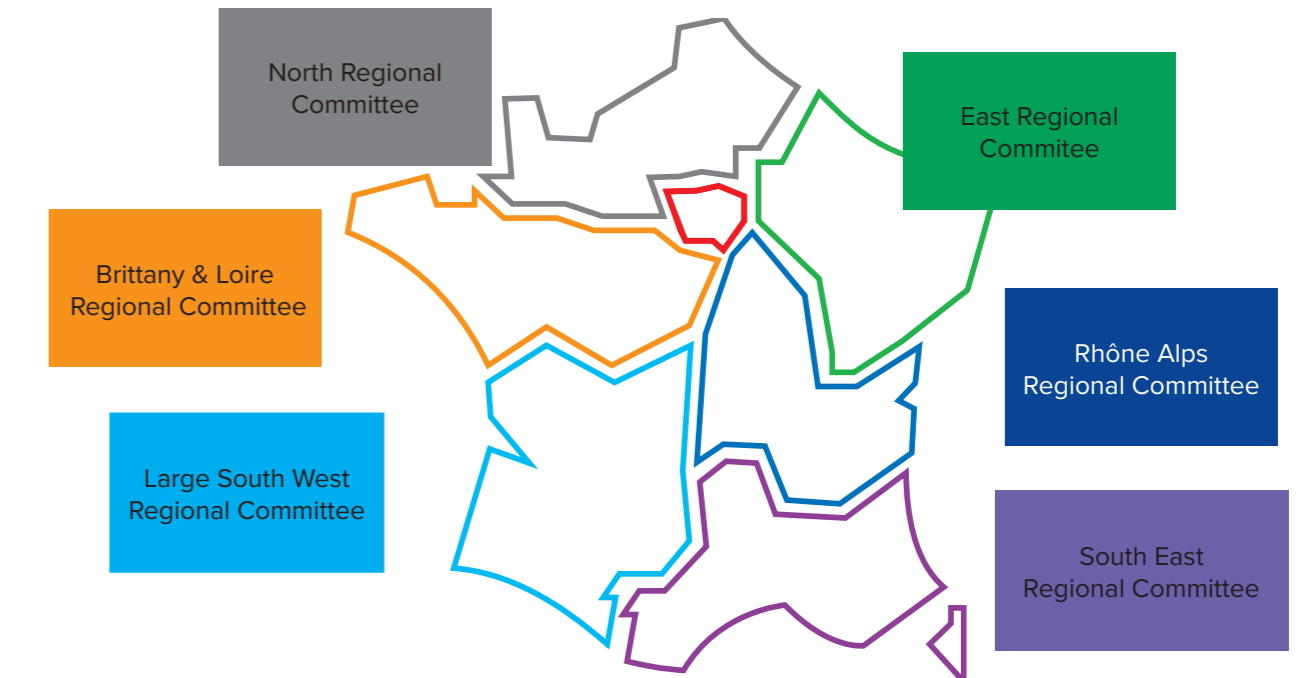

Membership types

2 types of membership are proposed. The membership period extends from January 1st to December 31st (without any pro rata). Membership becomes valid upon reception of the registration form and the payment. It opens rights to :

CORPORATIONS	INDIVIDUALS
- Free delivery of the magazine Contrôles-Essais-Mesures, - Presentation of your company in the members' Directory and on the NDE website, - Privileged access to the COFREND site with a hyperlink redirecting the visitor to your own website, - Free publication of your job vacancies on the COFREND site, - Discounted rates on certification exam fees (member fees for exams are validated only upon reception of your payment), - Discounted price for COFREND publications, - Invitation to participate in Regional, National and International Conferences, - Discounts for attendance at the COFREND Days and Regional or Technical events, - Discounts on reservation of booths in the COFREND Days exhibition, - Participation in the activities of Commissions, Technical Groups and Regional Committees, - Right to use the COFREND brand name (on request and to the condition of signing the Commitment Charter for the use of the COFREND logo).	- Free delivery of the magazine Contrôles-Essais-Mesures, - Privileged access to the COFREND site, - Discounted price for COFREND publications, - Invitation to participate in Regional, National and International Conferences, - Discounts for attendance at the COFREND Days and Regional or Technical events, - Participation in the activities of Commissions, Technical Groups and Regional Committees,